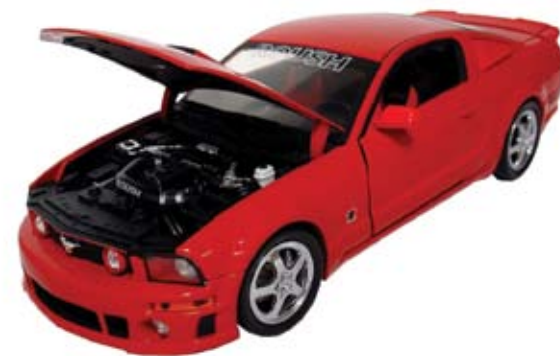

- 401779 Medium
- 401780 Large
- 401781 X Large
- 401782 XX Large
- 401783 XXX Large

V8 VARSITY JACKET

- 401701 Medium
- 401702 Large
- 401703 X Large
- 401704 XX Large
- 401705 XXX Large

UMBRELLA

- 401668 Roush Umbrella